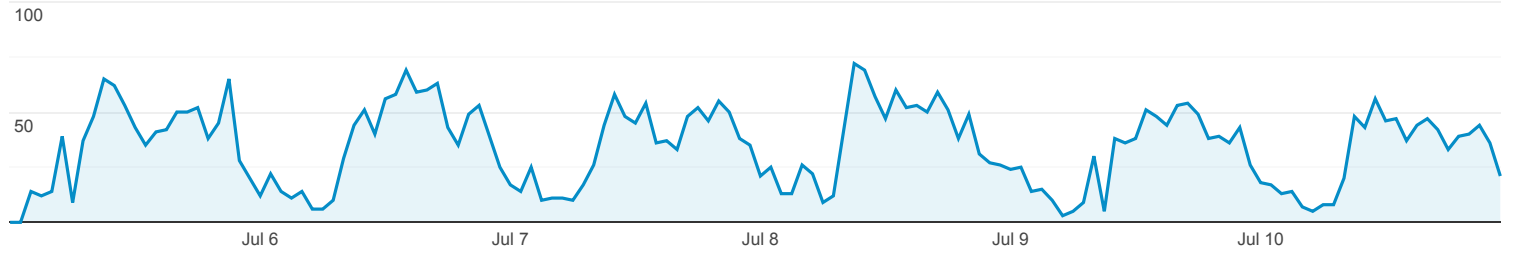

Overview

All Users  
100.00% Pageviews

Jul 5, 2019 - Jul 10, 2019

Overview

Pageviews

Pageviews

4,940

Unique Pageviews

4,668

Avg. Time on Page

00:00:37

Bounce Rate

59.85%

% Exit

61.42%

Page	Pageviews	% Pageviews
1. /	3,250	65.79%
2. /product/elegant-women-dresses/	274	5.55%
3. /product/women-black-long-dress-spring/	189	3.83%
4. /product-category/clothings/	121	2.45%
5. /product/women-summer-beach-dresses/	104	2.11%
6. /product/elegant-woman-white-wave/	87	1.76%
7. /product/quality-test-product/	75	1.52%
8. /product-category/fashion/	66	1.34%
9. /product/elegant-women-bandage-dresses/	64	1.30%
10. /product/casual-female-a-line-sashes-long/	56	1.13%